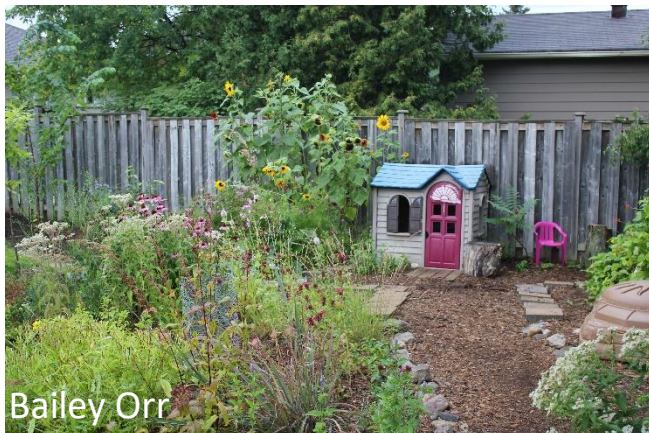

#BeeSeen2019 Photo Contest

Deadline for Entries: Feb. 24, 2019

Pollinator-Friendly Garden or Landscaping Photos

Calling all photographers! Pollination Guelph is holding its annual photo contest and looking for your best captures of pollinator-friendly gardens or landscaping. Submit your top two favourites to pollinationguelph@gmail.com by February 24, 2019 for a chance to win!

First prize is $100 from Foto Source Guelph. Second Prize is $50 from Kloepper Custom Framing & Gallery.

Entries will be narrowed down by volunteer judges before the finalists are voted on by attendees at our “Local Actions and Partnerships for Pollinators – Bee Part of Our Community” Pollination Symposium on March 9.

Please visit www.pollinationguelph.ca for more information on contest requirements, terms, and conditions.

Bailey Orr